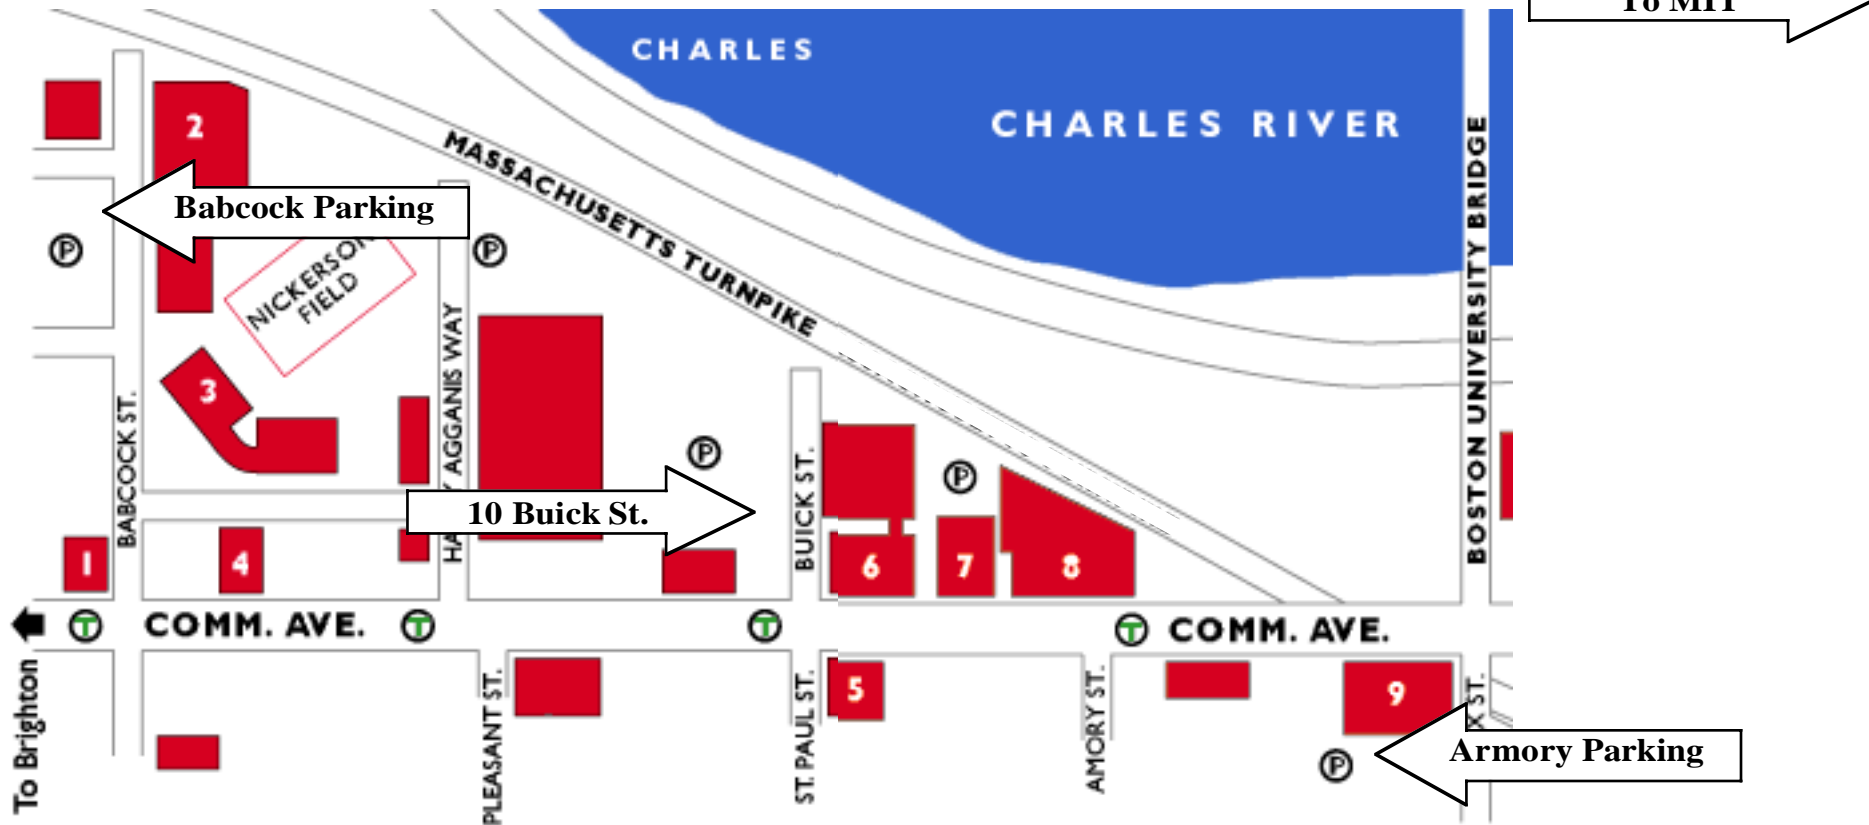

ICAP 2002

BU Dormitories

ONLINE MAPS & DIRECTIONS

BU: <http://www.bu.edu/maps>

MIT: <http://web.mit.edu/map/html>

Walking to MIT from BU

It is approximately a 25-35 minute walk between the two locations.

- Take a left onto Commonwealth Avenue and continue until you reach the BU Bridge.
- Take a left onto the BU Bridge and continue until you reach Memorial Drive.
- Take a right onto Memorial Drive and continue until you reach Massachusetts Avenue.
- Take a left onto Massachusetts Avenue. The Main Entrance of MIT is located at 77 Massachusetts Avenue.

Public transportation via the MBTA (T) to MIT from BU

There are several Green Line trolley stops on Commonwealth Avenue. Take any inbound Trolley to Hynes Auditorium. At Hynes Auditorium, take the # 1 Bus (Harvard Square) to the main entrance of MIT, 77 Massachusetts Avenue