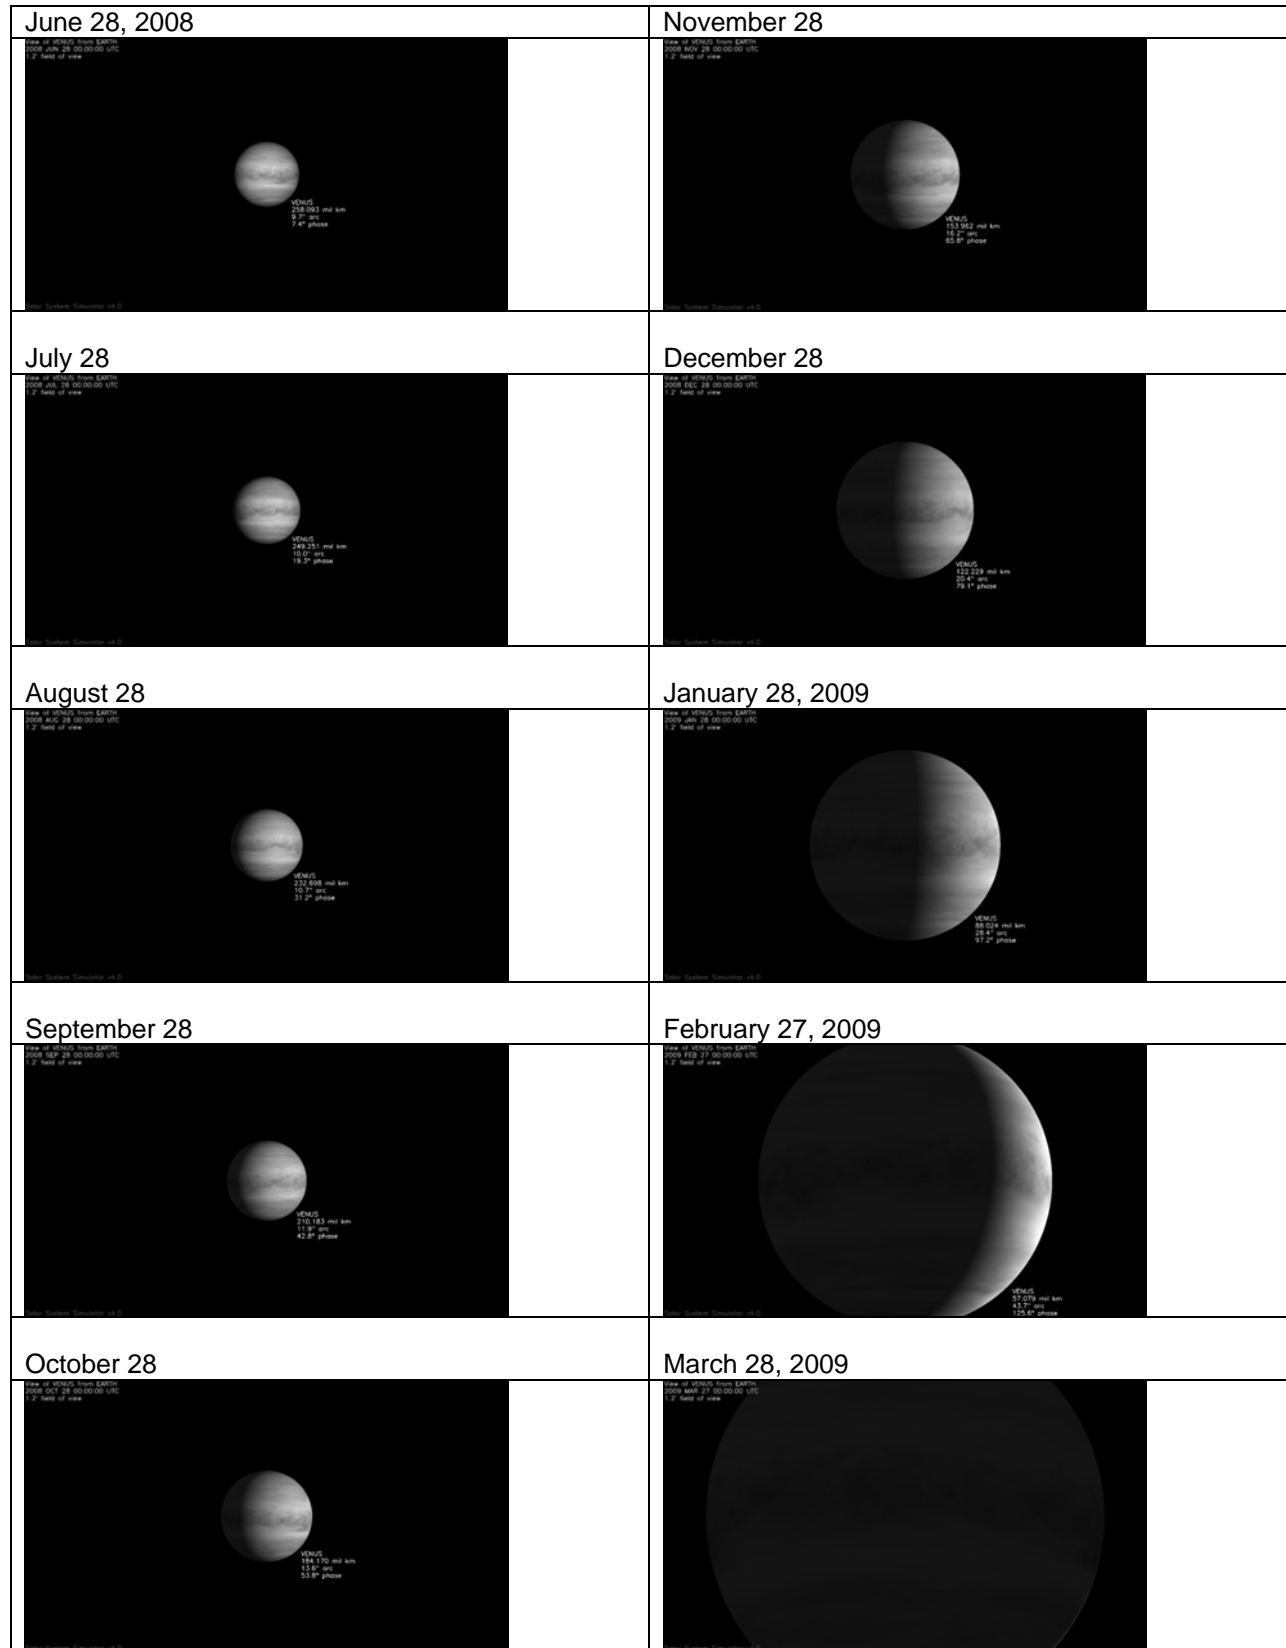

The Phases of Venus

<p>April 28, 2009</p>  <p>View of Venus from Earth 2009 APR 28 00:00:00 UTC 1.2° field of view</p> <p>VENUS 60,497 mil km 41.2° alt 12.3° phase</p>	<p>September 28, 2009</p>  <p>View of Venus from Earth 2009 SEP 28 00:00:00 UTC 1.2° field of view</p> <p>VENUS 219,980 mil km 11.2° alt 37.6° phase</p>
<p>May 28, 2009</p>  <p>View of Venus from Earth 2009 MAY 28 00:00:00 UTC 1.2° field of view</p> <p>VENUS 84,217 mil km 25.0° alt 56.3° phase</p>	<p>October 28, 2009</p>  <p>View of Venus from Earth 2009 OCT 28 00:00:00 UTC 1.2° field of view</p> <p>VENUS 237,663 mil km 20.5° alt 26.0° phase</p>
<p>June 28, 2009</p>  <p>View of Venus from Earth 2009 JUN 28 00:00:00 UTC 1.2° field of view</p> <p>VENUS 131,268 mil km 18.0° alt 78.0° phase</p>	<p>November 28, 2009</p>  <p>View of Venus from Earth 2009 NOV 28 00:00:00 UTC 1.2° field of view</p> <p>VENUS 269,558 mil km 16.0° alt 14.9° phase</p>
<p>July 28, 2009</p>  <p>View of Venus from Earth 2009 JUL 28 00:00:00 UTC 1.2° field of view</p> <p>VENUS 164,961 mil km 15.1° alt 63.6° phase</p>	<p>December 28, 2009</p>  <p>View of Venus from Earth 2009 DEC 28 00:00:00 UTC 1.2° field of view</p> <p>VENUS 293,163 mil km 9.8° alt 6.9° phase</p>
<p>August 28, 2009</p>  <p>View of Venus from Earth 2009 AUG 28 00:00:00 UTC 1.2° field of view</p> <p>VENUS 195,568 mil km 12.0° alt 50.2° phase</p>	<p>January 28, 2010</p>  <p>View of Venus from Earth 2010 JAN 28 00:00:00 UTC 1.2° field of view</p> <p>VENUS 323,761 mil km 8.8° alt 3.0° phase</p>