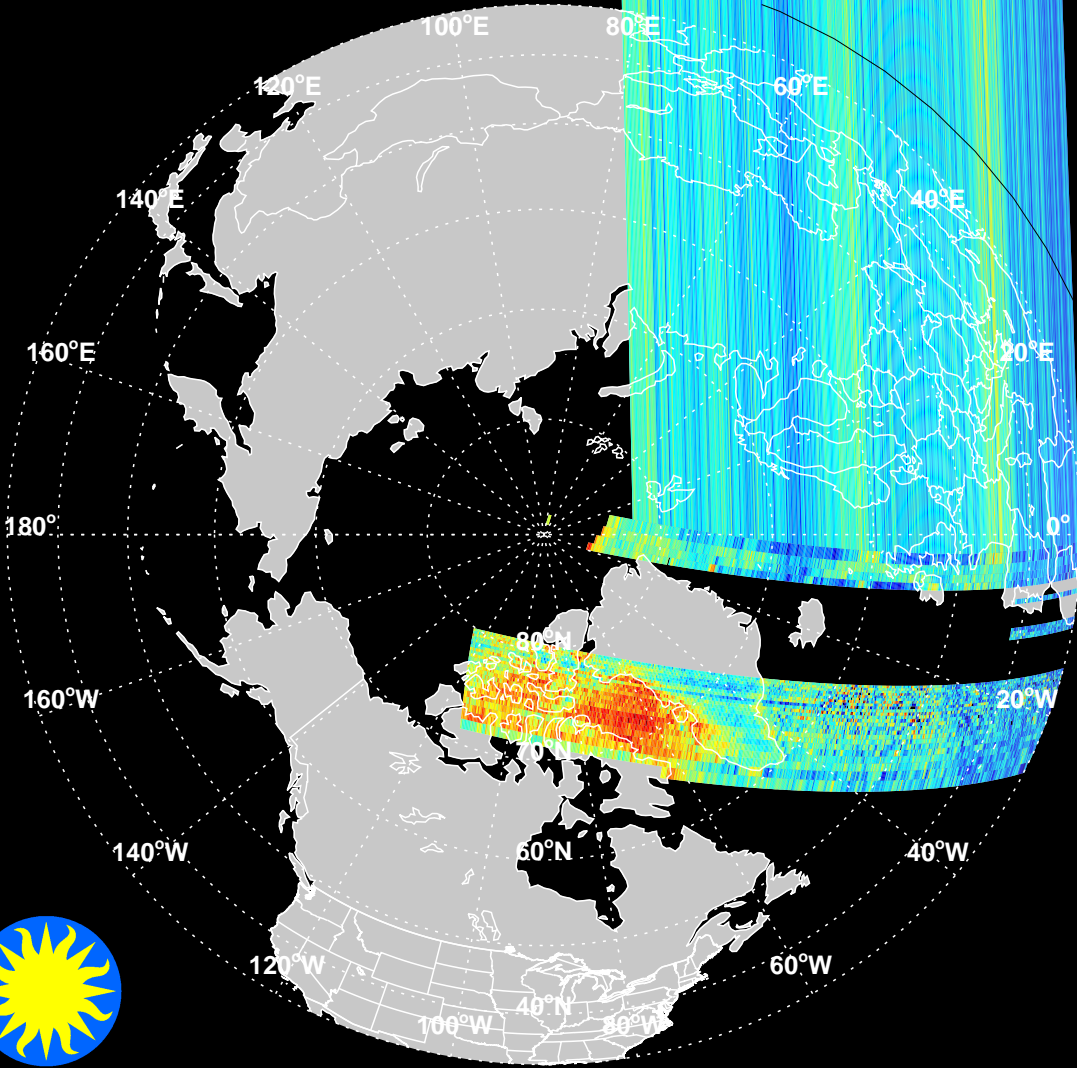

# OMI BrO NRT Total Column 0 1220z

Smithsonian Astrophysical Observatory