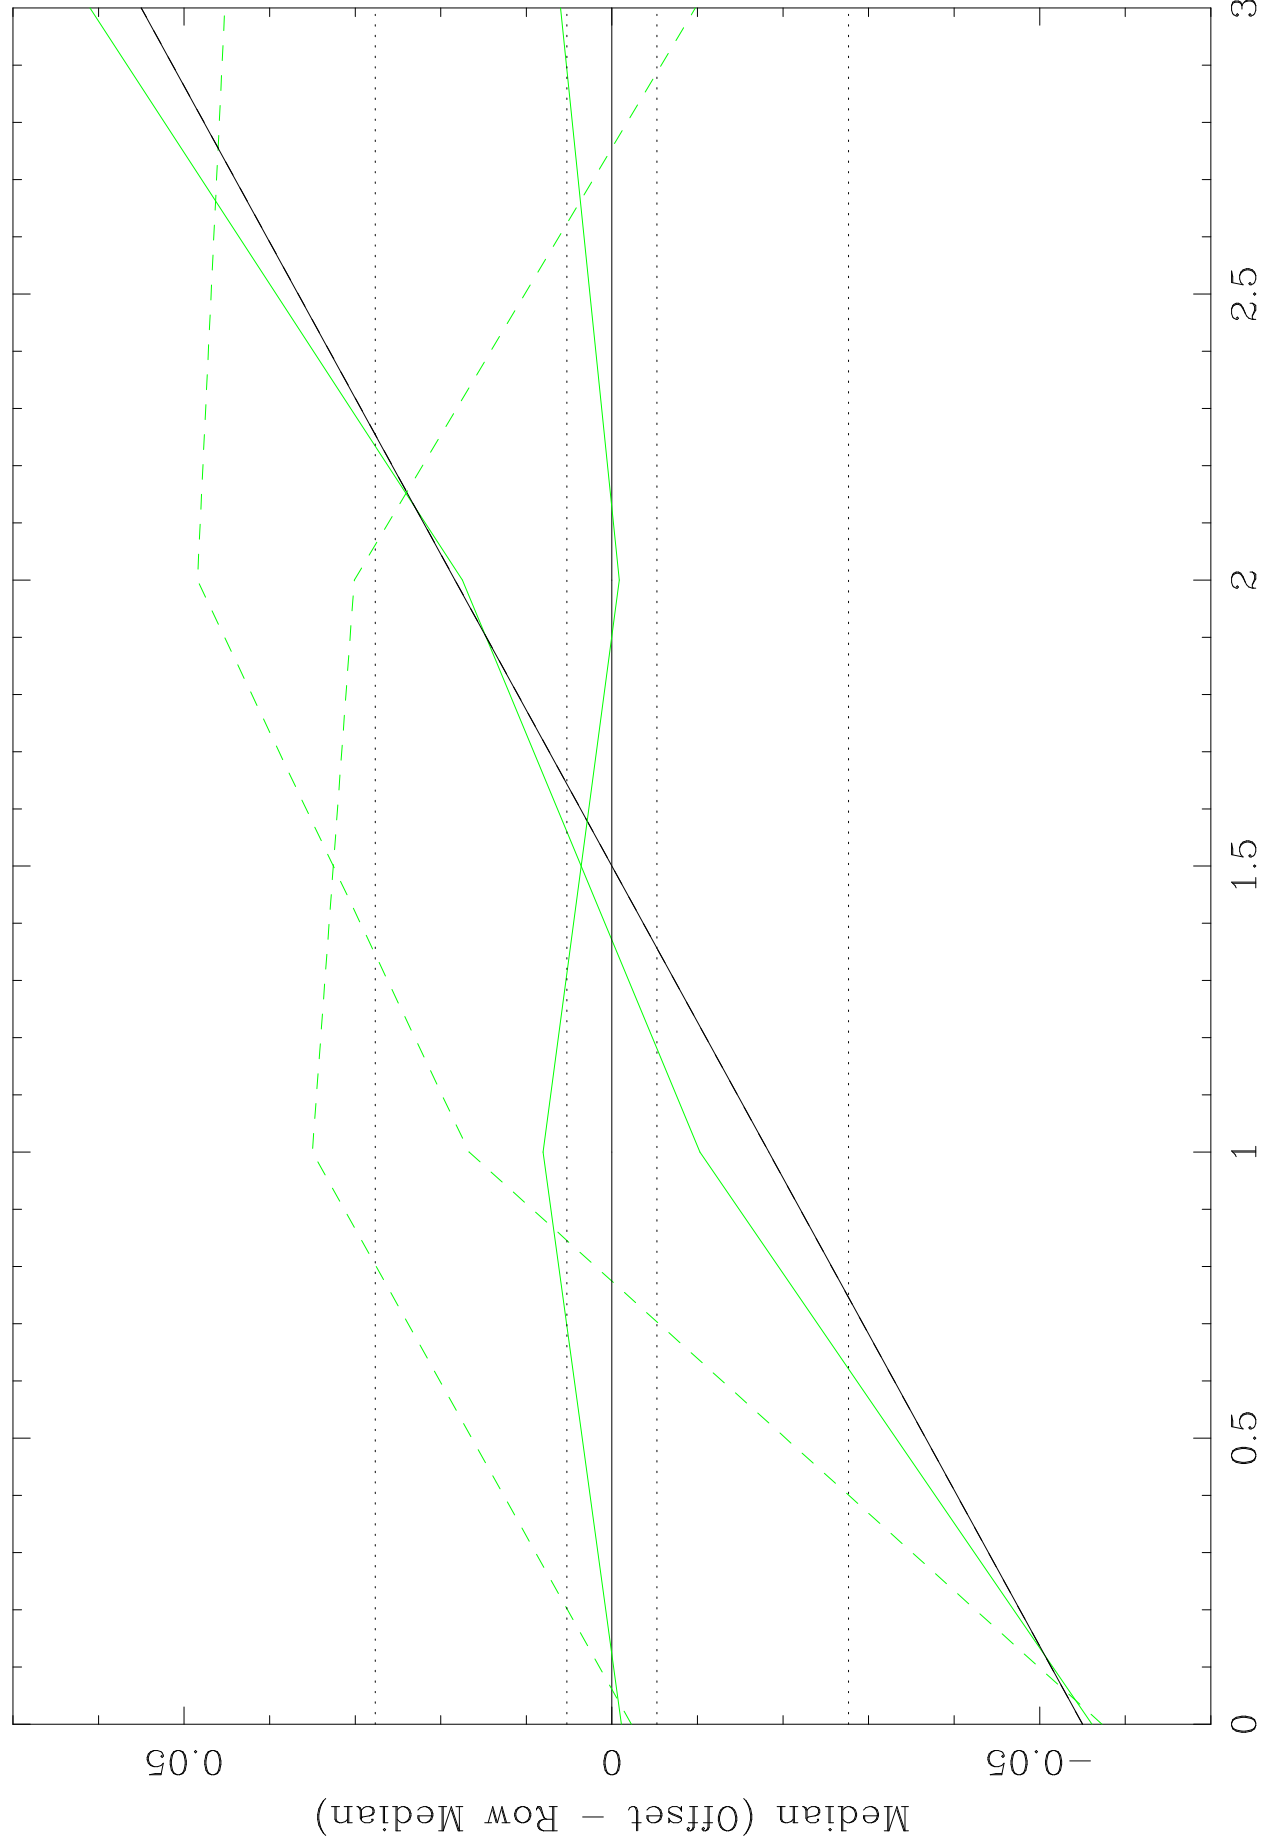

IRAC Channel 2 MOPEX Overlap Correction Offsets vs. Frame Number

Row Frame No.