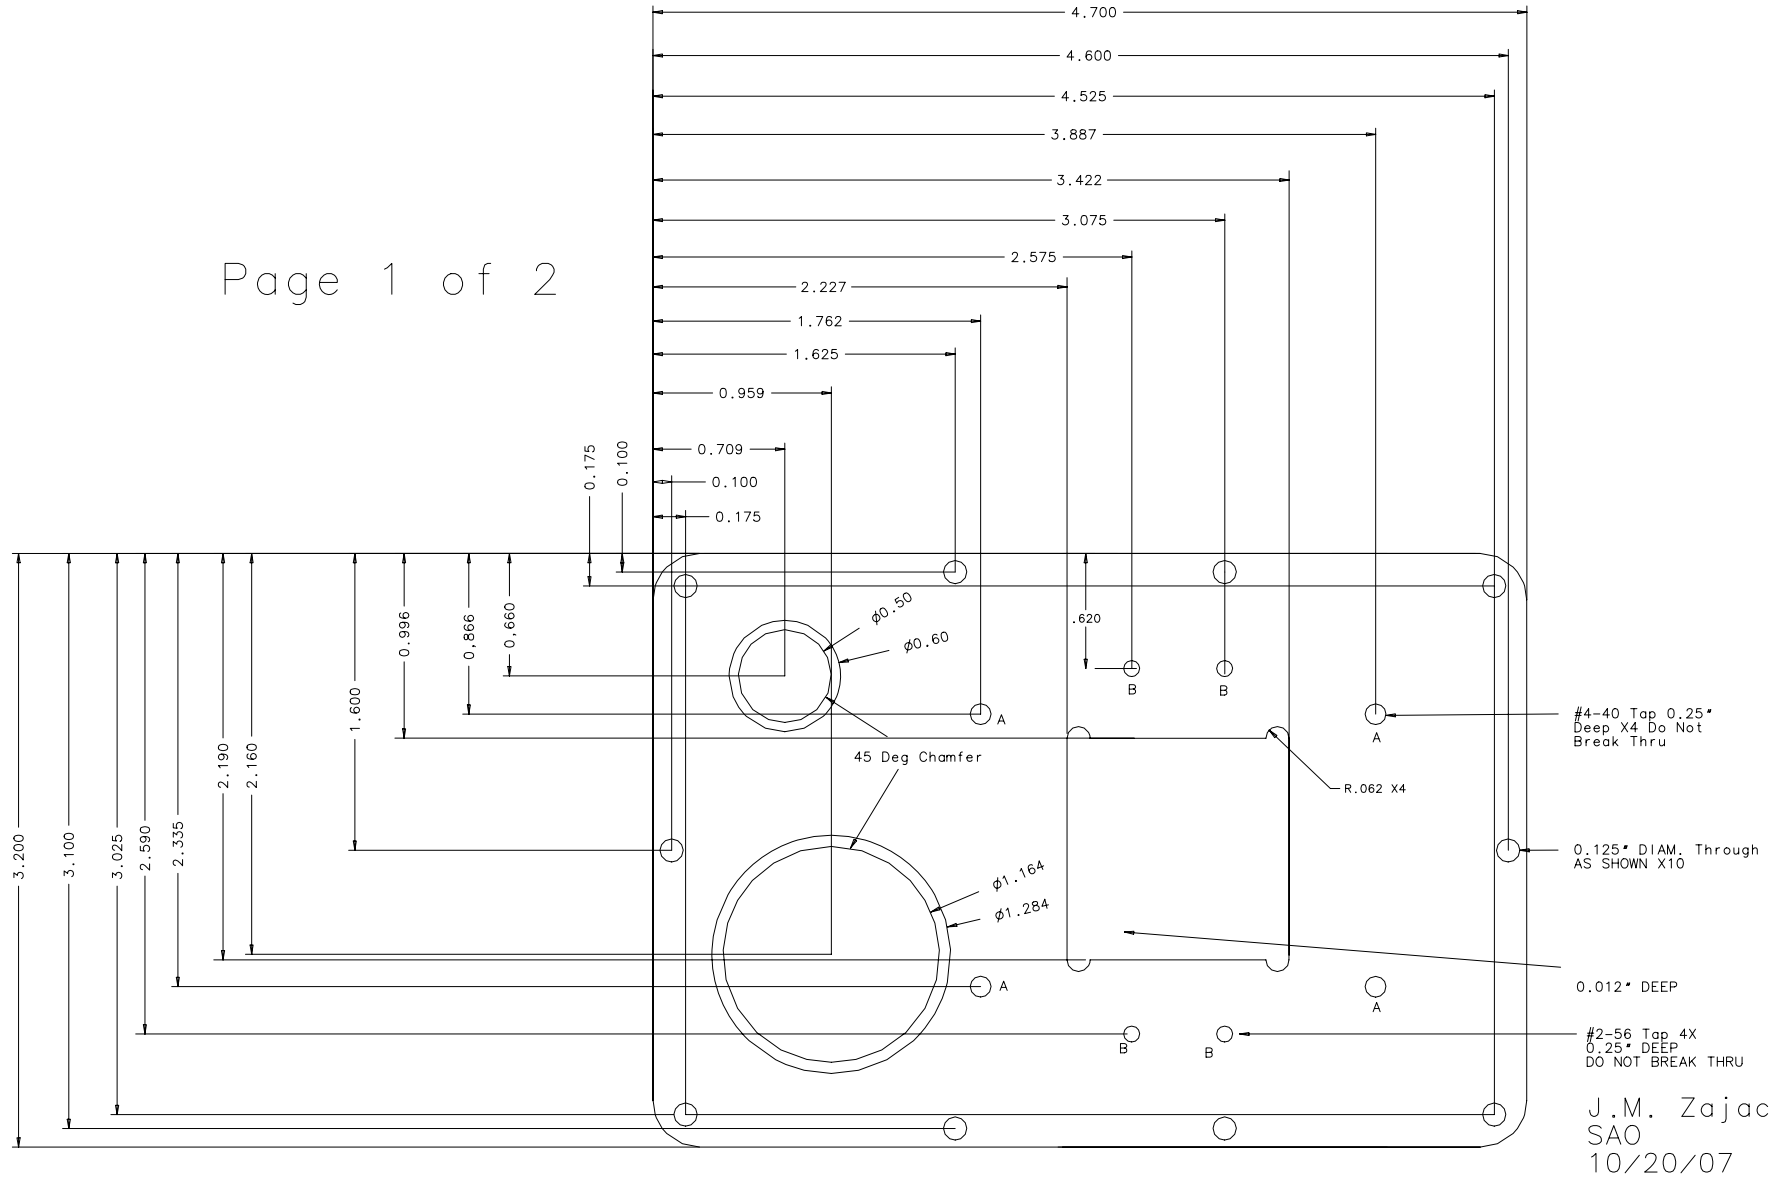

CCD CAMERA BASE PLATE INSIDE VIEW

Page 1 of 2

J.M. Zajac
SAO
10/20/07